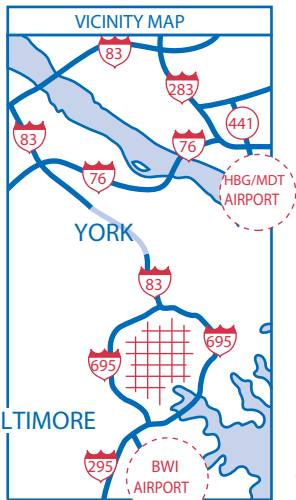

Al Dente  
(717) 840-1848

▲ The Inn at  
Heritage Hills  
(717) 755-0123

Yorktowne  
Hotel and the  
Commonwealth Room  
(717) 848-1111

Iron Woods  
(Windows  
on Green)  
(717) 755-0123

Crimson  
American Grill  
(717) 793-3605

The Country Club  
of York  
(717) 843-8078

▲ Ruby  
Tuesday  
(717) 741-6688

Maps are not to scale

TO BALTIMORE